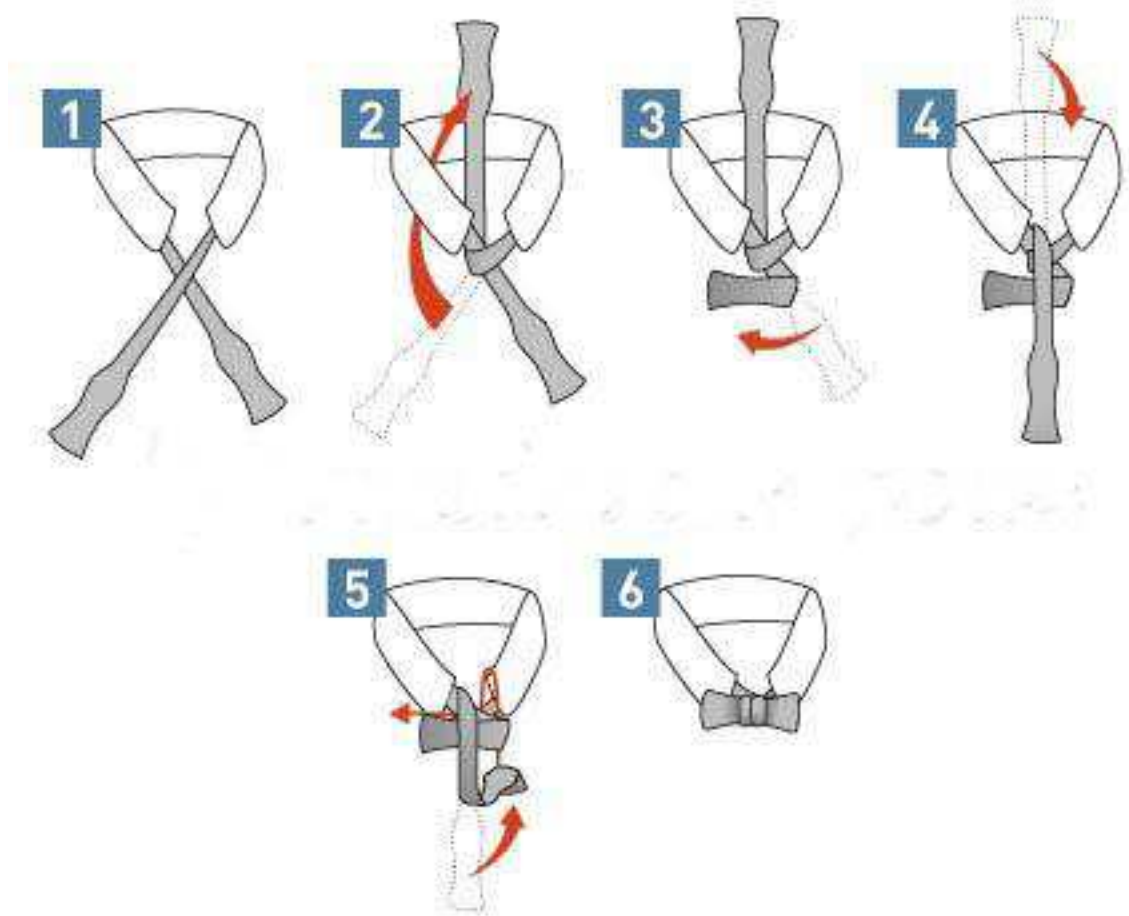

How to Tie a Bow Tie

VITTORIO
MENSWEAR & TUXEDO

1900 East Ridge Road · Rochester, NY 14622
vittorioformalwear.com · 585.467.7711